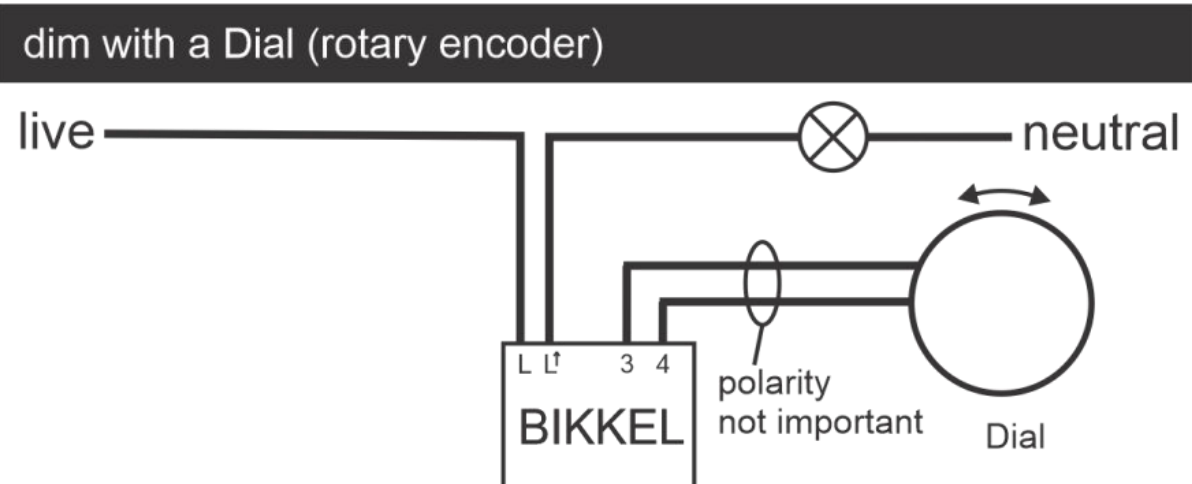

Bikkel

BIKKEL 200 CIRCUIT DIAGRAMS:

dim with a capacitive touch sensor

Transform every switch into an LED Dimmer

Bikkel