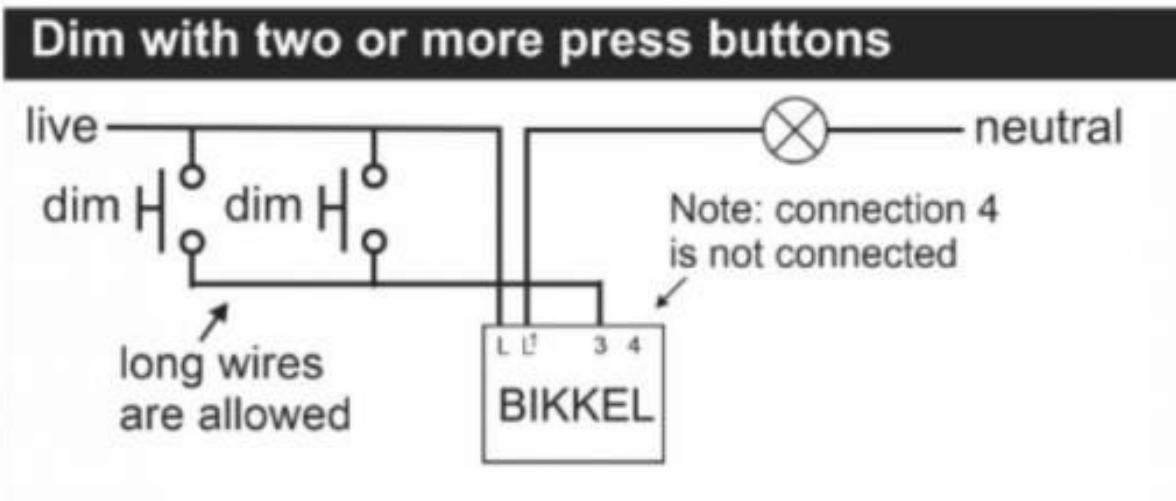

Bikkel

BIKKEL 200 CIRCUIT DIAGRAMS:

dim with a capacitive touch sensor

Transform every switch into an LED Dimmer

Bikkel