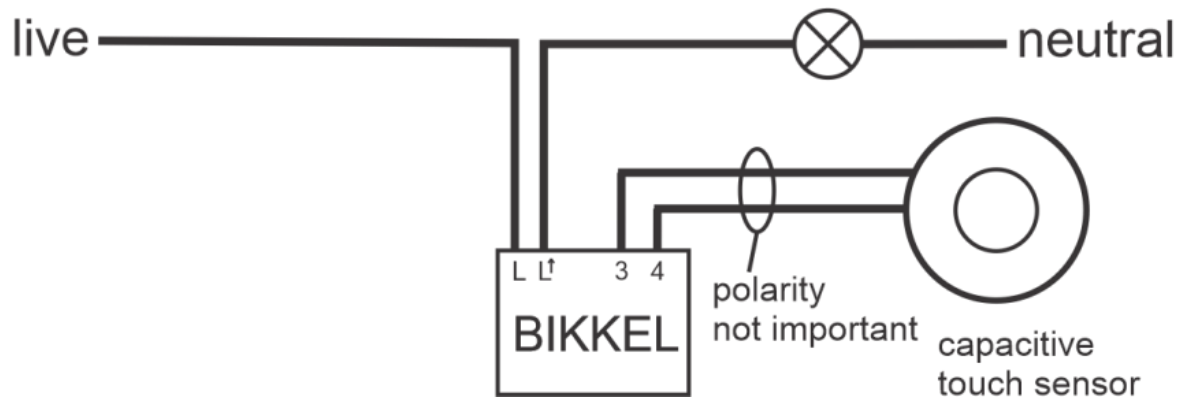

Bikkel

BIKKEL 200 CIRCUIT DIAGRAMS:

dim with a capacitive touch sensor

Transform every switch into an LED Dimmer

Bikkel